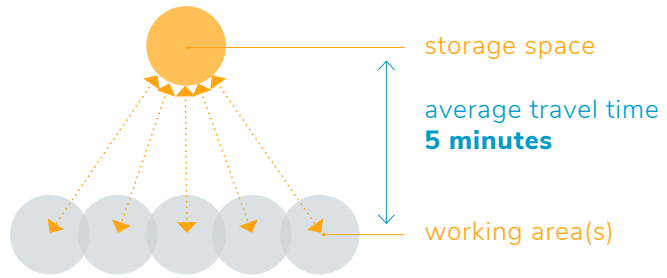

We like it easy

Experience the joy of being freed from frequent trips to the supply closet or solution dispenser as you can now refill on the go. You just added the contents of a supply closet to your i-mop.

An expanding line of pods

The innovation of cleaning detergents never stops, which means an ever-expanding line of pods for our patented i-dose system. Our goal is to create a pod for every cleaning job.

Easy, fast, efficient

Refills were never more efficient. Just take the pod from the pod holder, place it in the injector and wait a few seconds for it to pop the pod and for the liquid to drop in the water. Pop and drop. It's that easy.

Gentle for nature

The super-concentrate dosage is exactly right, so you'll never spill liquids again. i-dose liquids are formulated to cradle to cradle standards and are entirely plant-based. Combine this with the dramatic reduction in water usage by the i-mop and you're quickly meeting sustainability goals. Eco label and Cradle to Cradle certifications are pending.